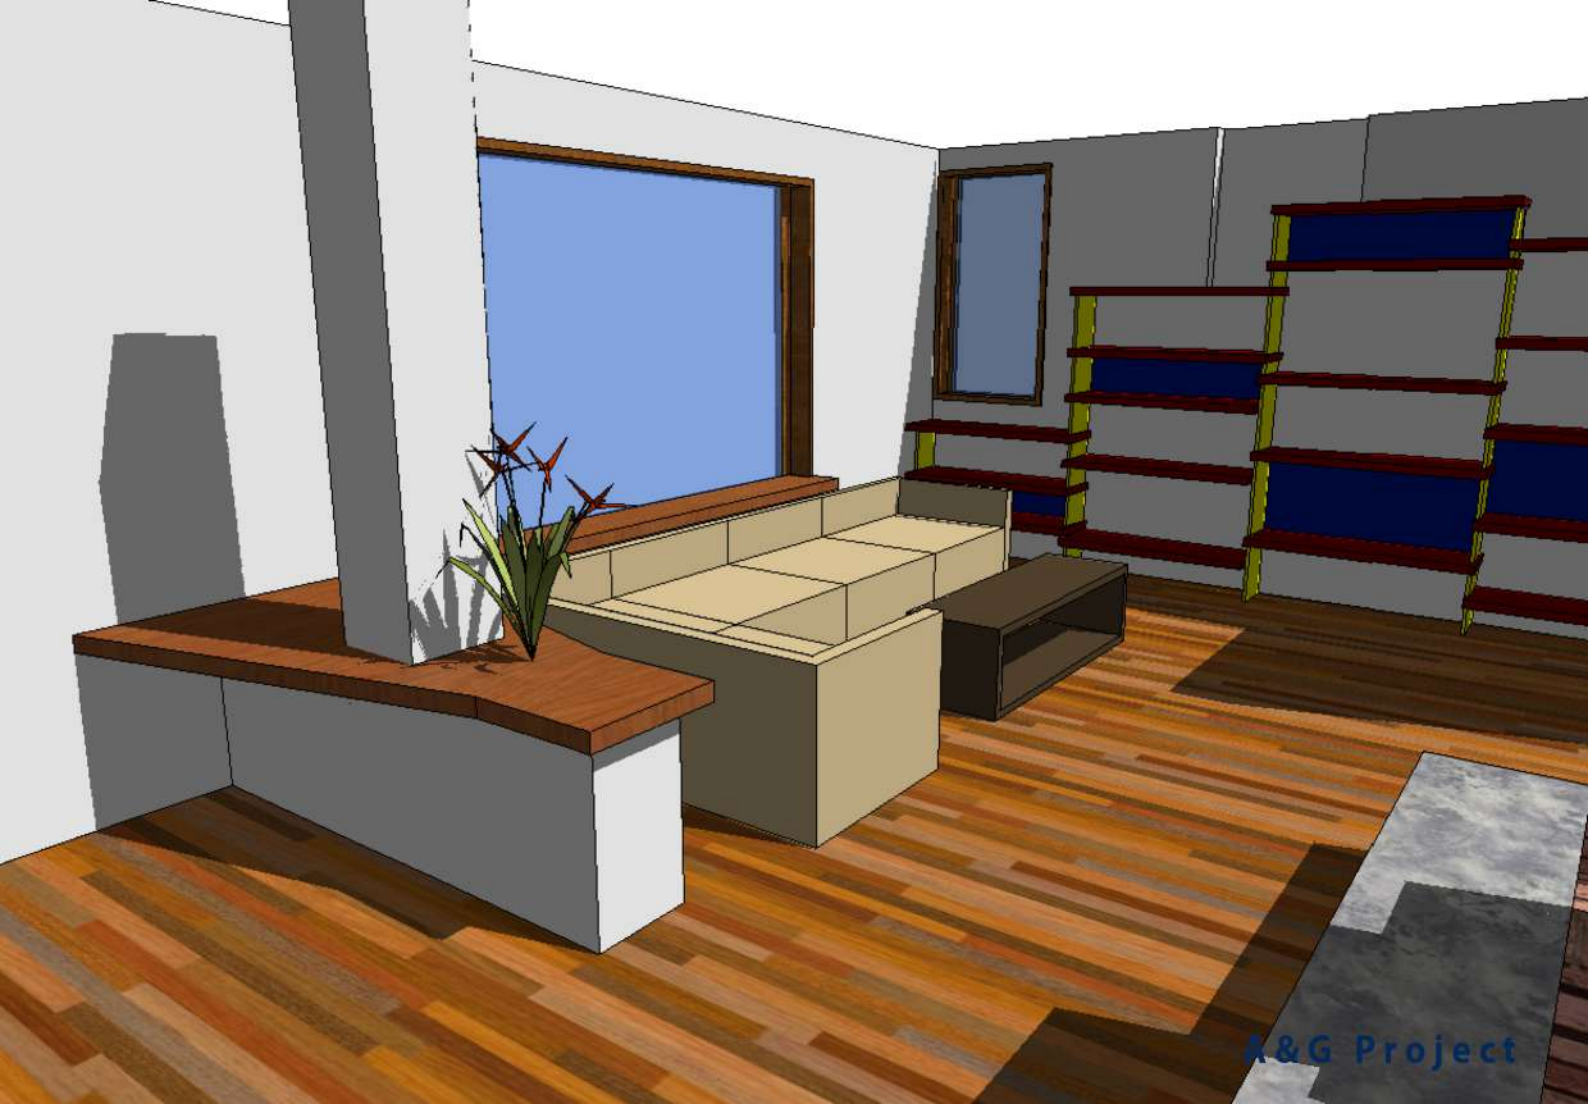

A&G Project

PROJECT
CUBO
Mauro Silenzi
Roma

PROJECT
Casa Mauro
PROJECT NO.
00

date
15/01/13
DRAWN BY
Acario
Campeselli

Mobili cucina

SCALA 1: 20

A&G Project

A&G Project