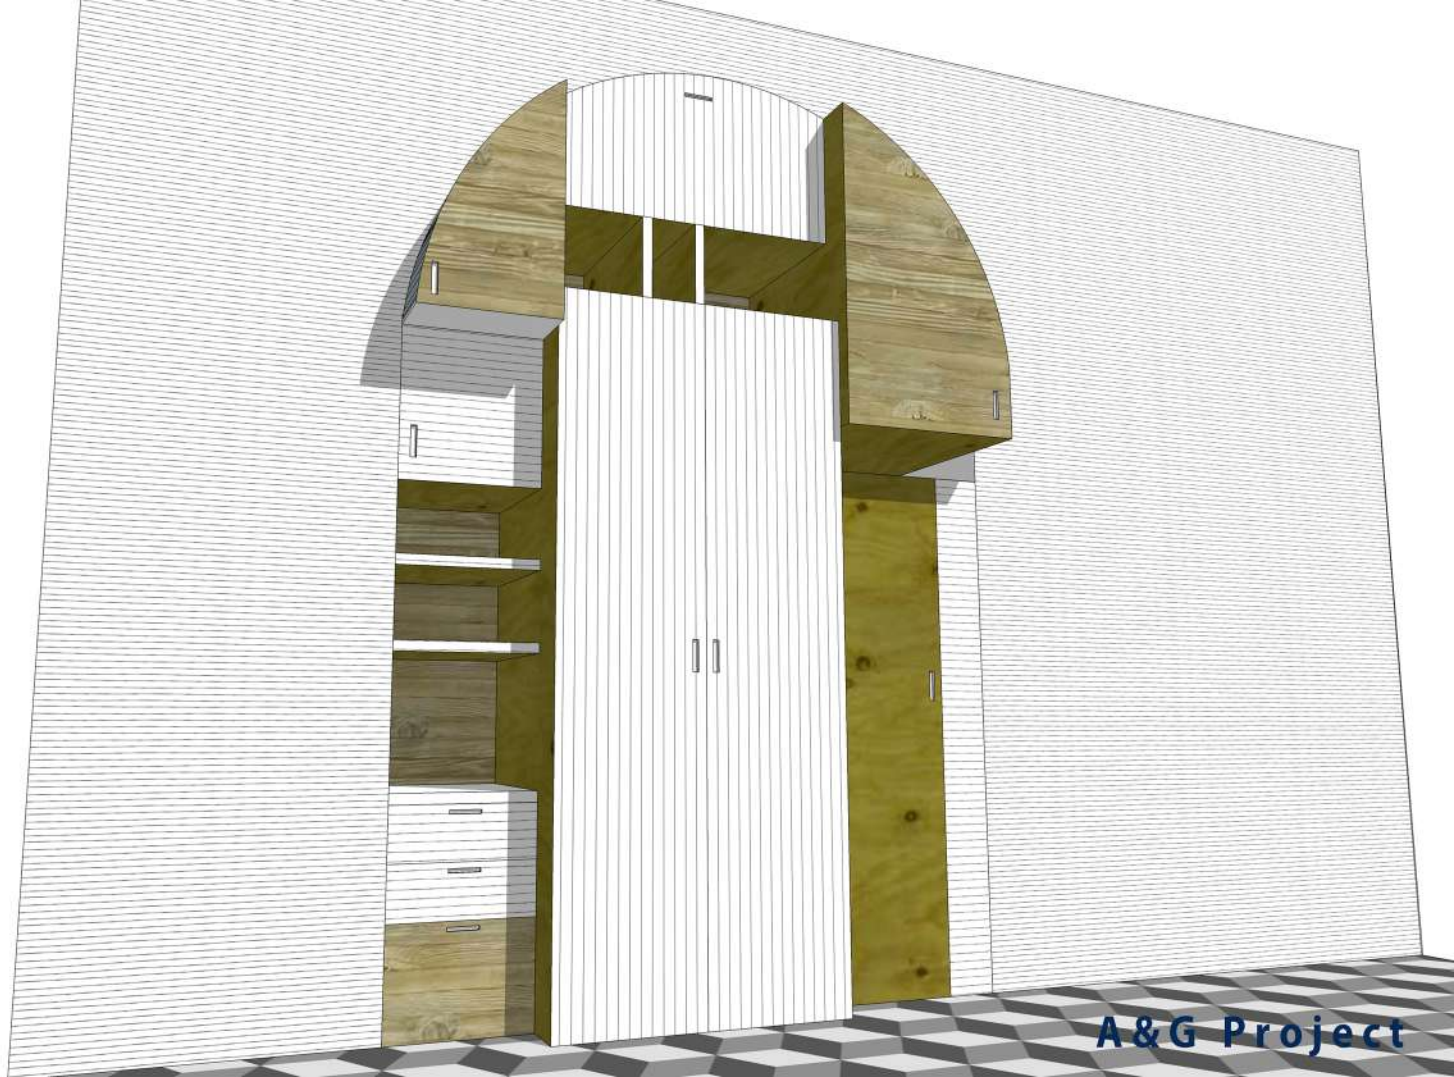

A&G Project

PROJECT
CUBO
Mauro Silenzi
Roma

PROJECT
Casa Mauro
PROJECT NO.
00

date
15/01/13
DRAWN BY
Acario
Campeselli

Mobili cucina

SCALA 1: 20

A&G Project

A&G Project