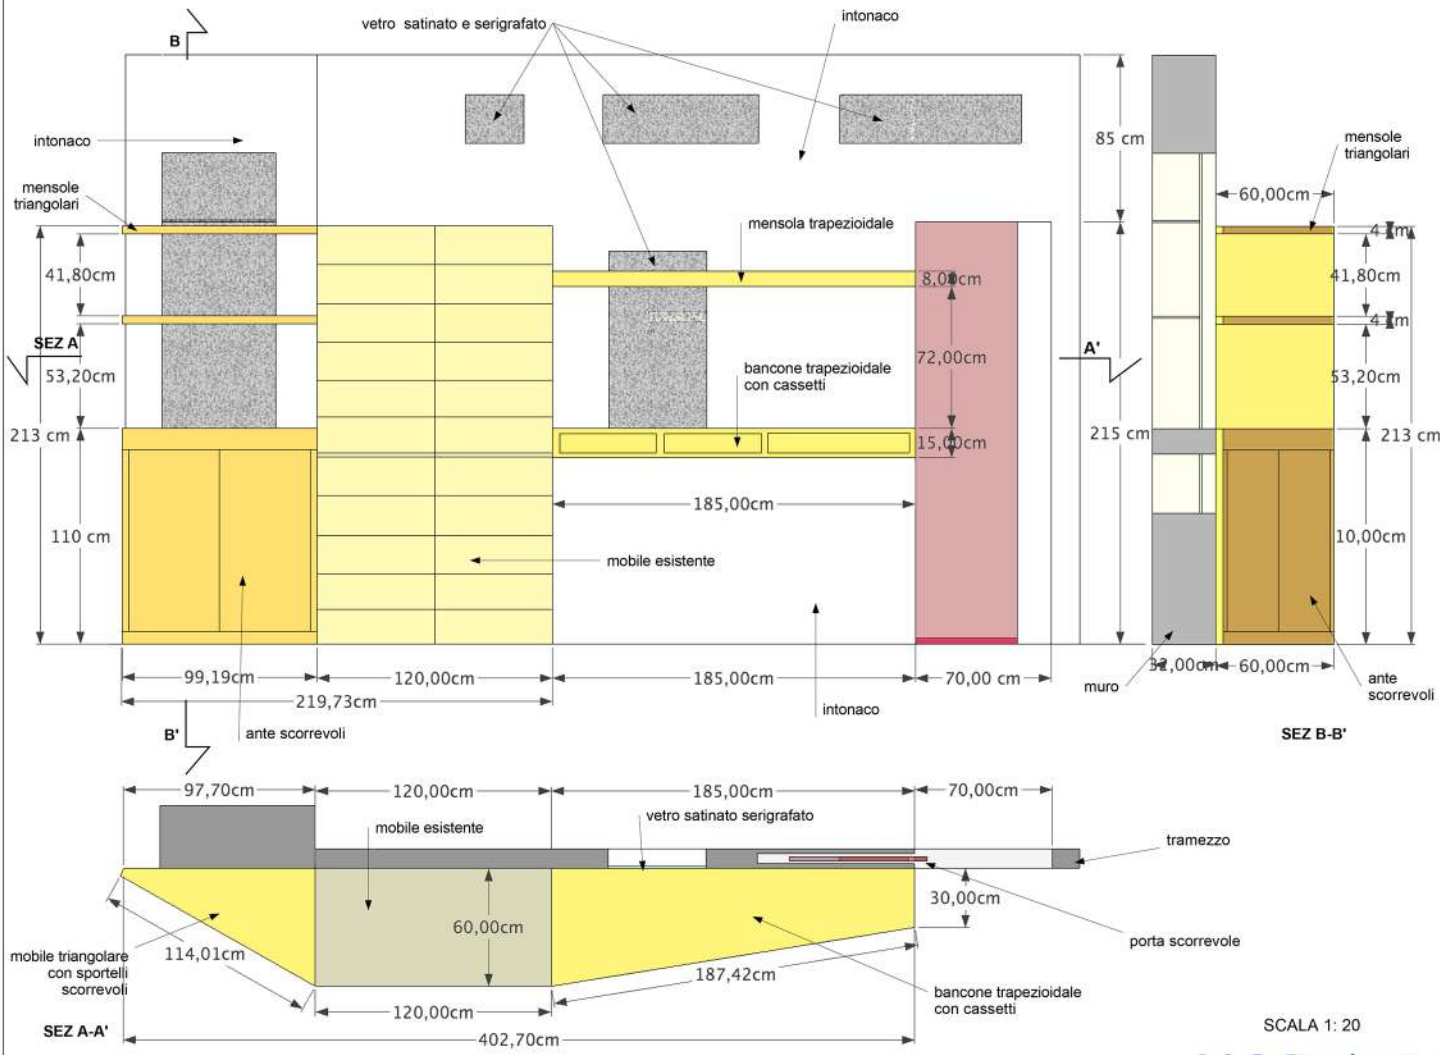

A&G Project

PROJECT
CUBO
Mauro Silenzi
Roma

PROJECT
Casa Mauro
PROJECT NO.
00

date
15/01/13
DRAWN BY
Acario
Campeselli

Mobili cucina

SCALA 1: 20

A&G Project

A&G Project