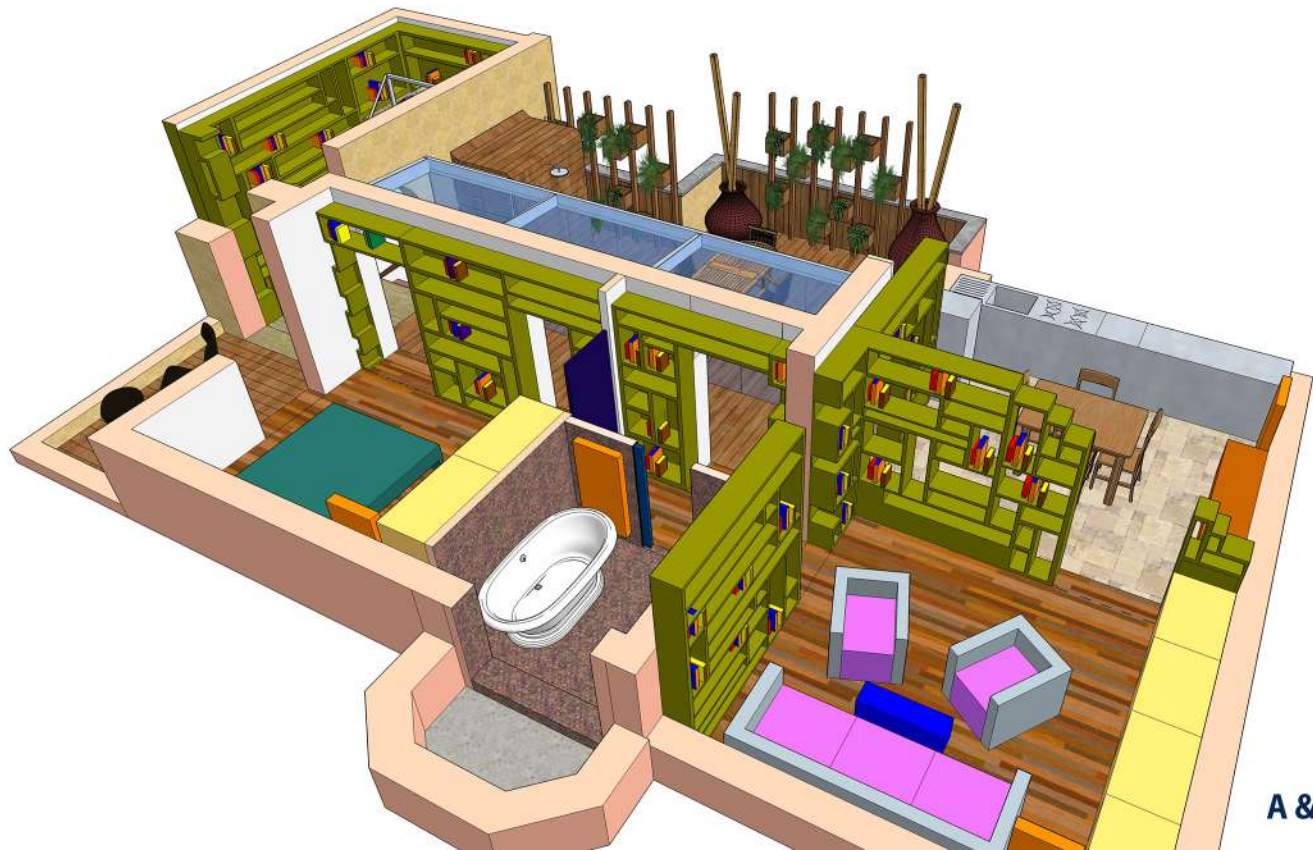

A&G Project

PROJECT
CUBO
Mauro Silenzi
Roma

PROJECT
Casa Mauro
PROJECT NO.
00

date
15/01/13
DRAWN BY
Acario
Campeselli

Mobili cucina

SCALA 1: 20

A&G Project

A&G Project