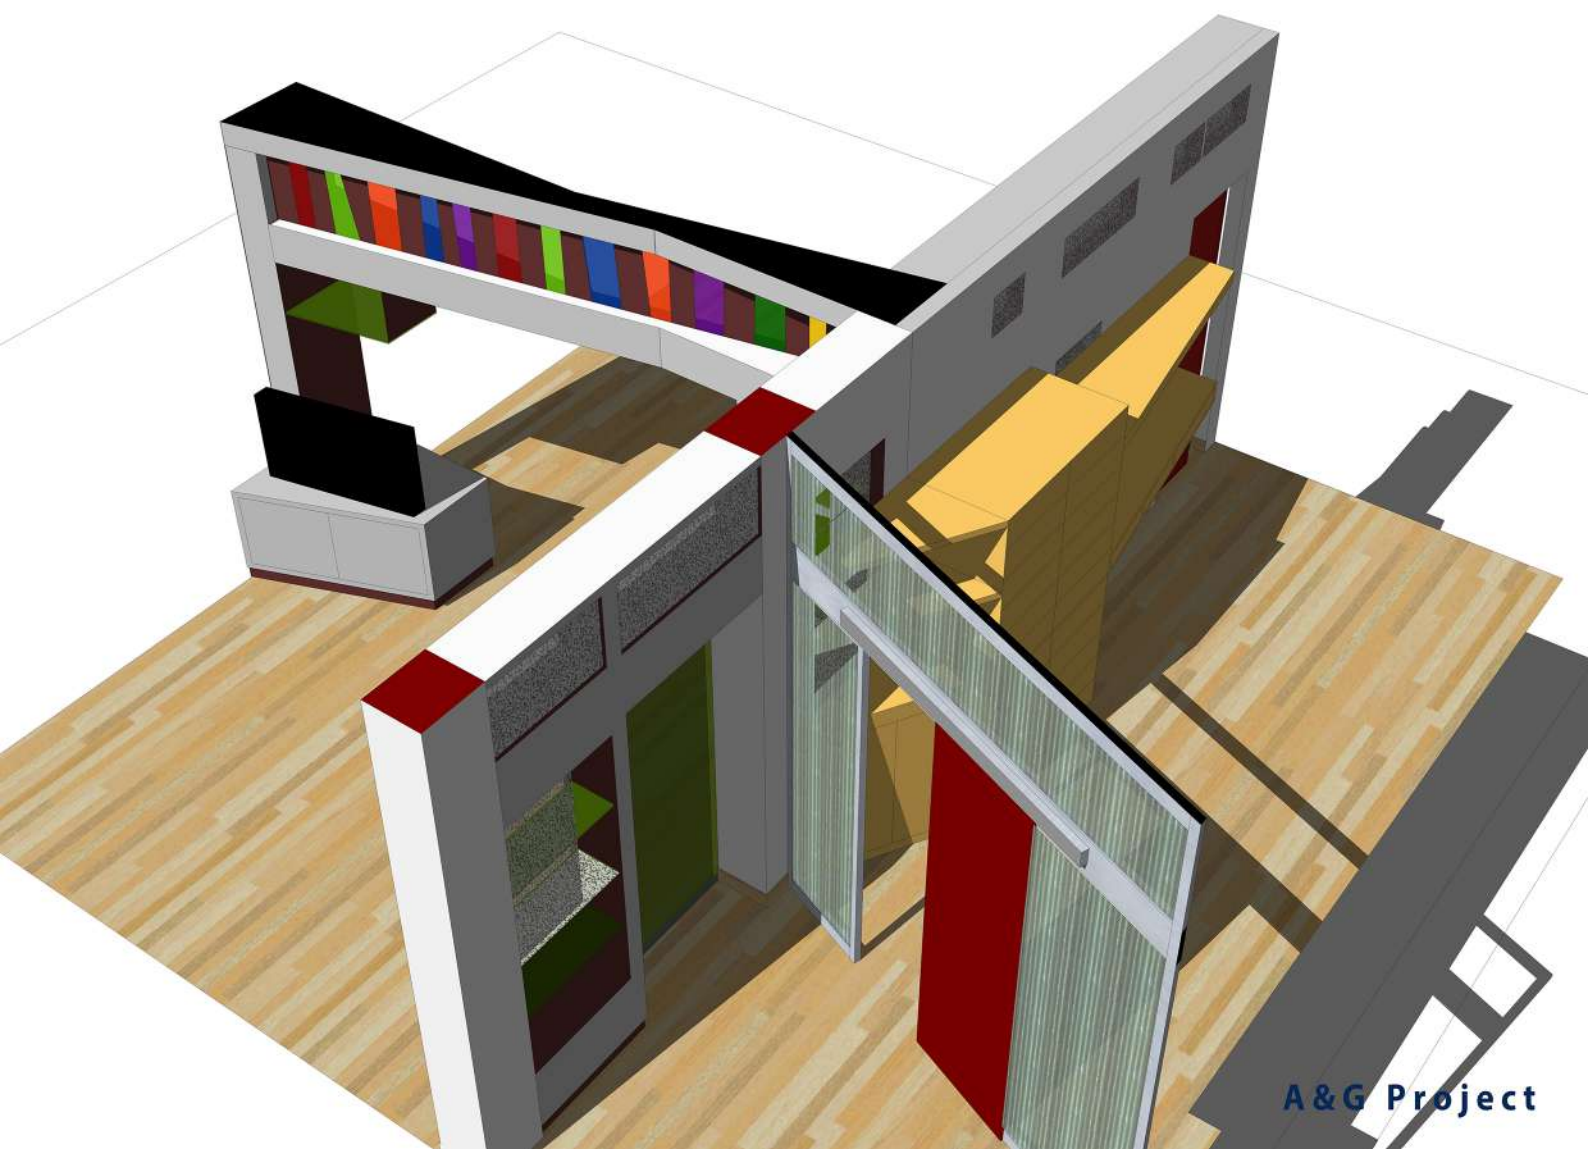

A&G Project

PROJECT
CUBO
Mauro Silenzi
Roma

PROJECT
Casa Mauro
PROJECT NO.
00

date
15/01/13
DRAWN BY
Acario
Campeselli

Mobili cucina

SCALA 1: 20

A&G Project

A&G Project